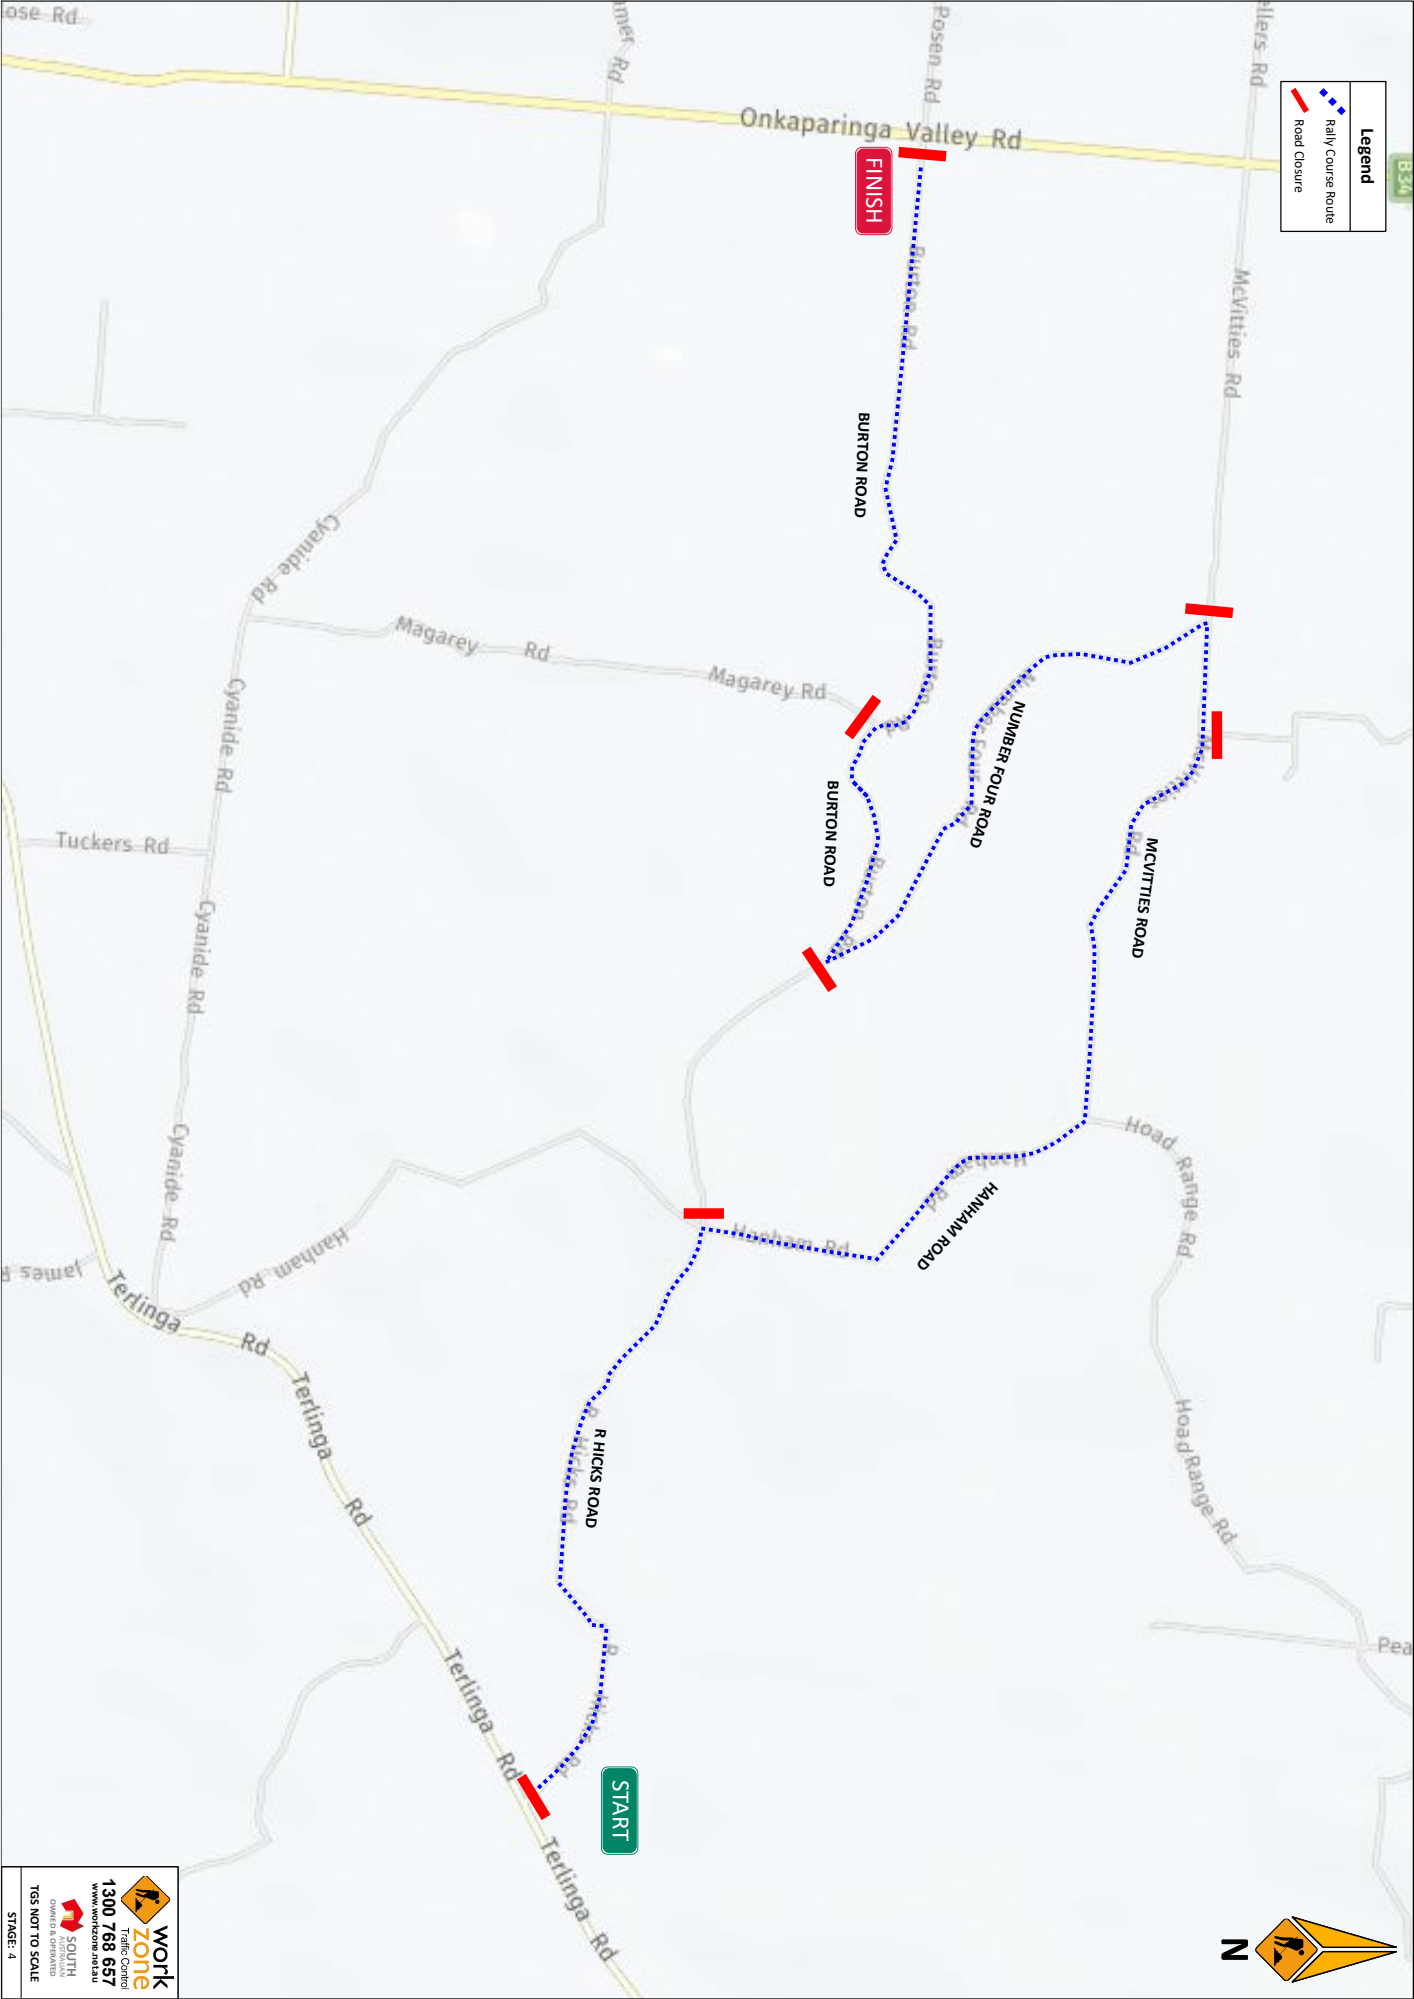

| Legend | |
|---|--------------------|
|  | Rally Course Route |
|  | Road Closure |

work zone
 Traffic Control
 1300 768 657
 www.workzone.nsw.gov.au

SOUTH COAST
 OPERATED BY
 TGS NOT TO SCALE
 STAGE 4