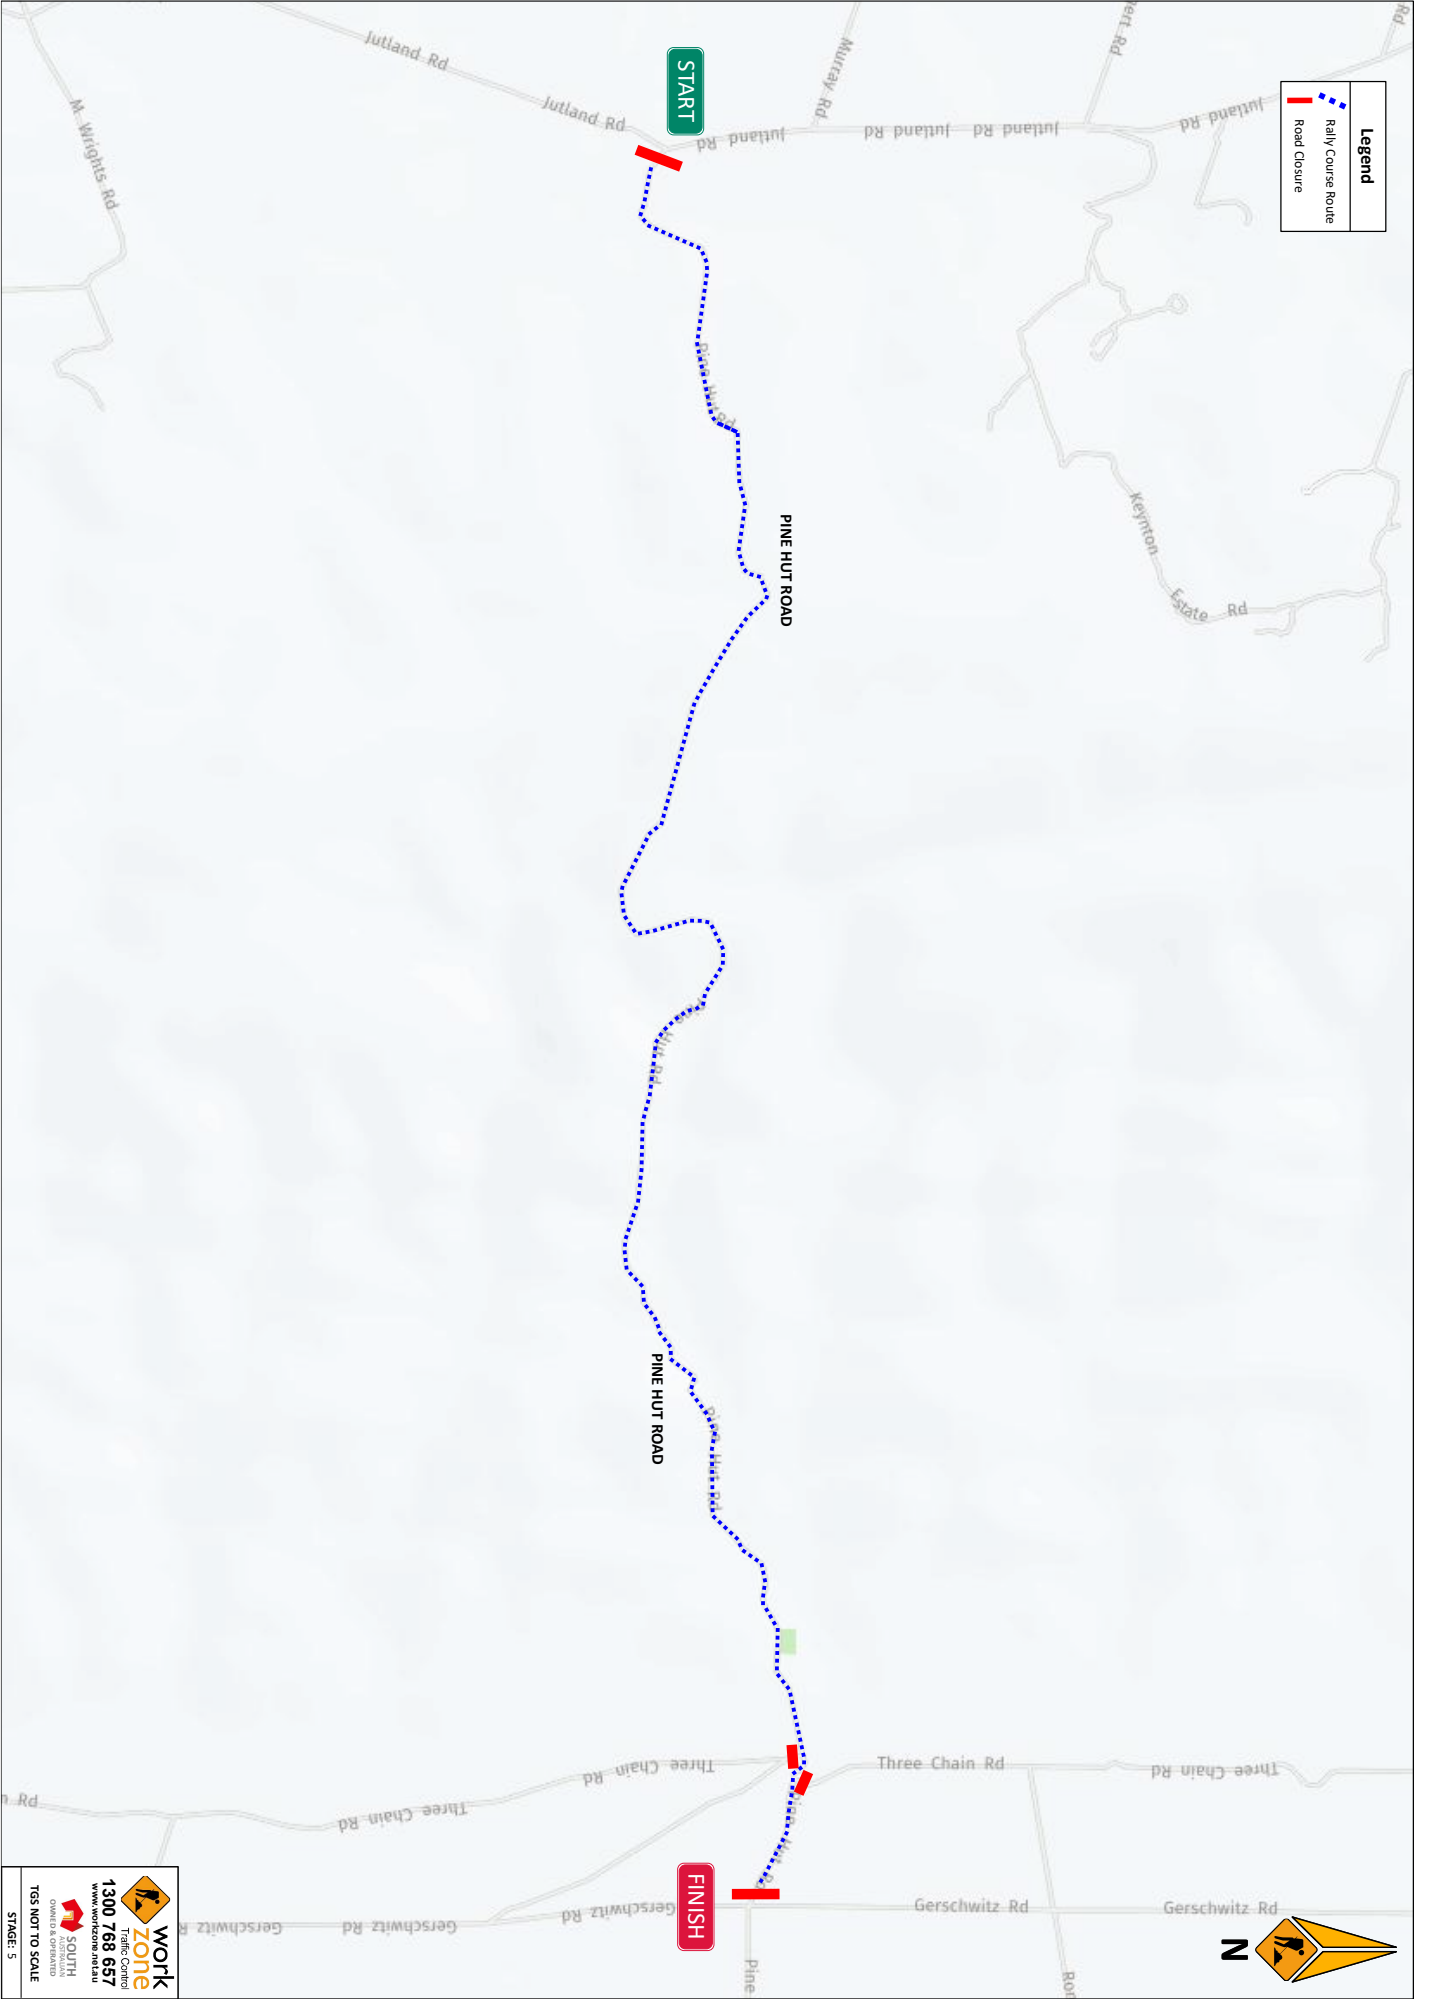

Legend

- Rally Course Route
- Road Closure

work zone
 Traffic Control
 1300 768 657
 www.workzone.nz
 SOUTH
 CONSULTANTS
 CONSULTANTS
 TGS NOT TO SCALE
 STAGE 5